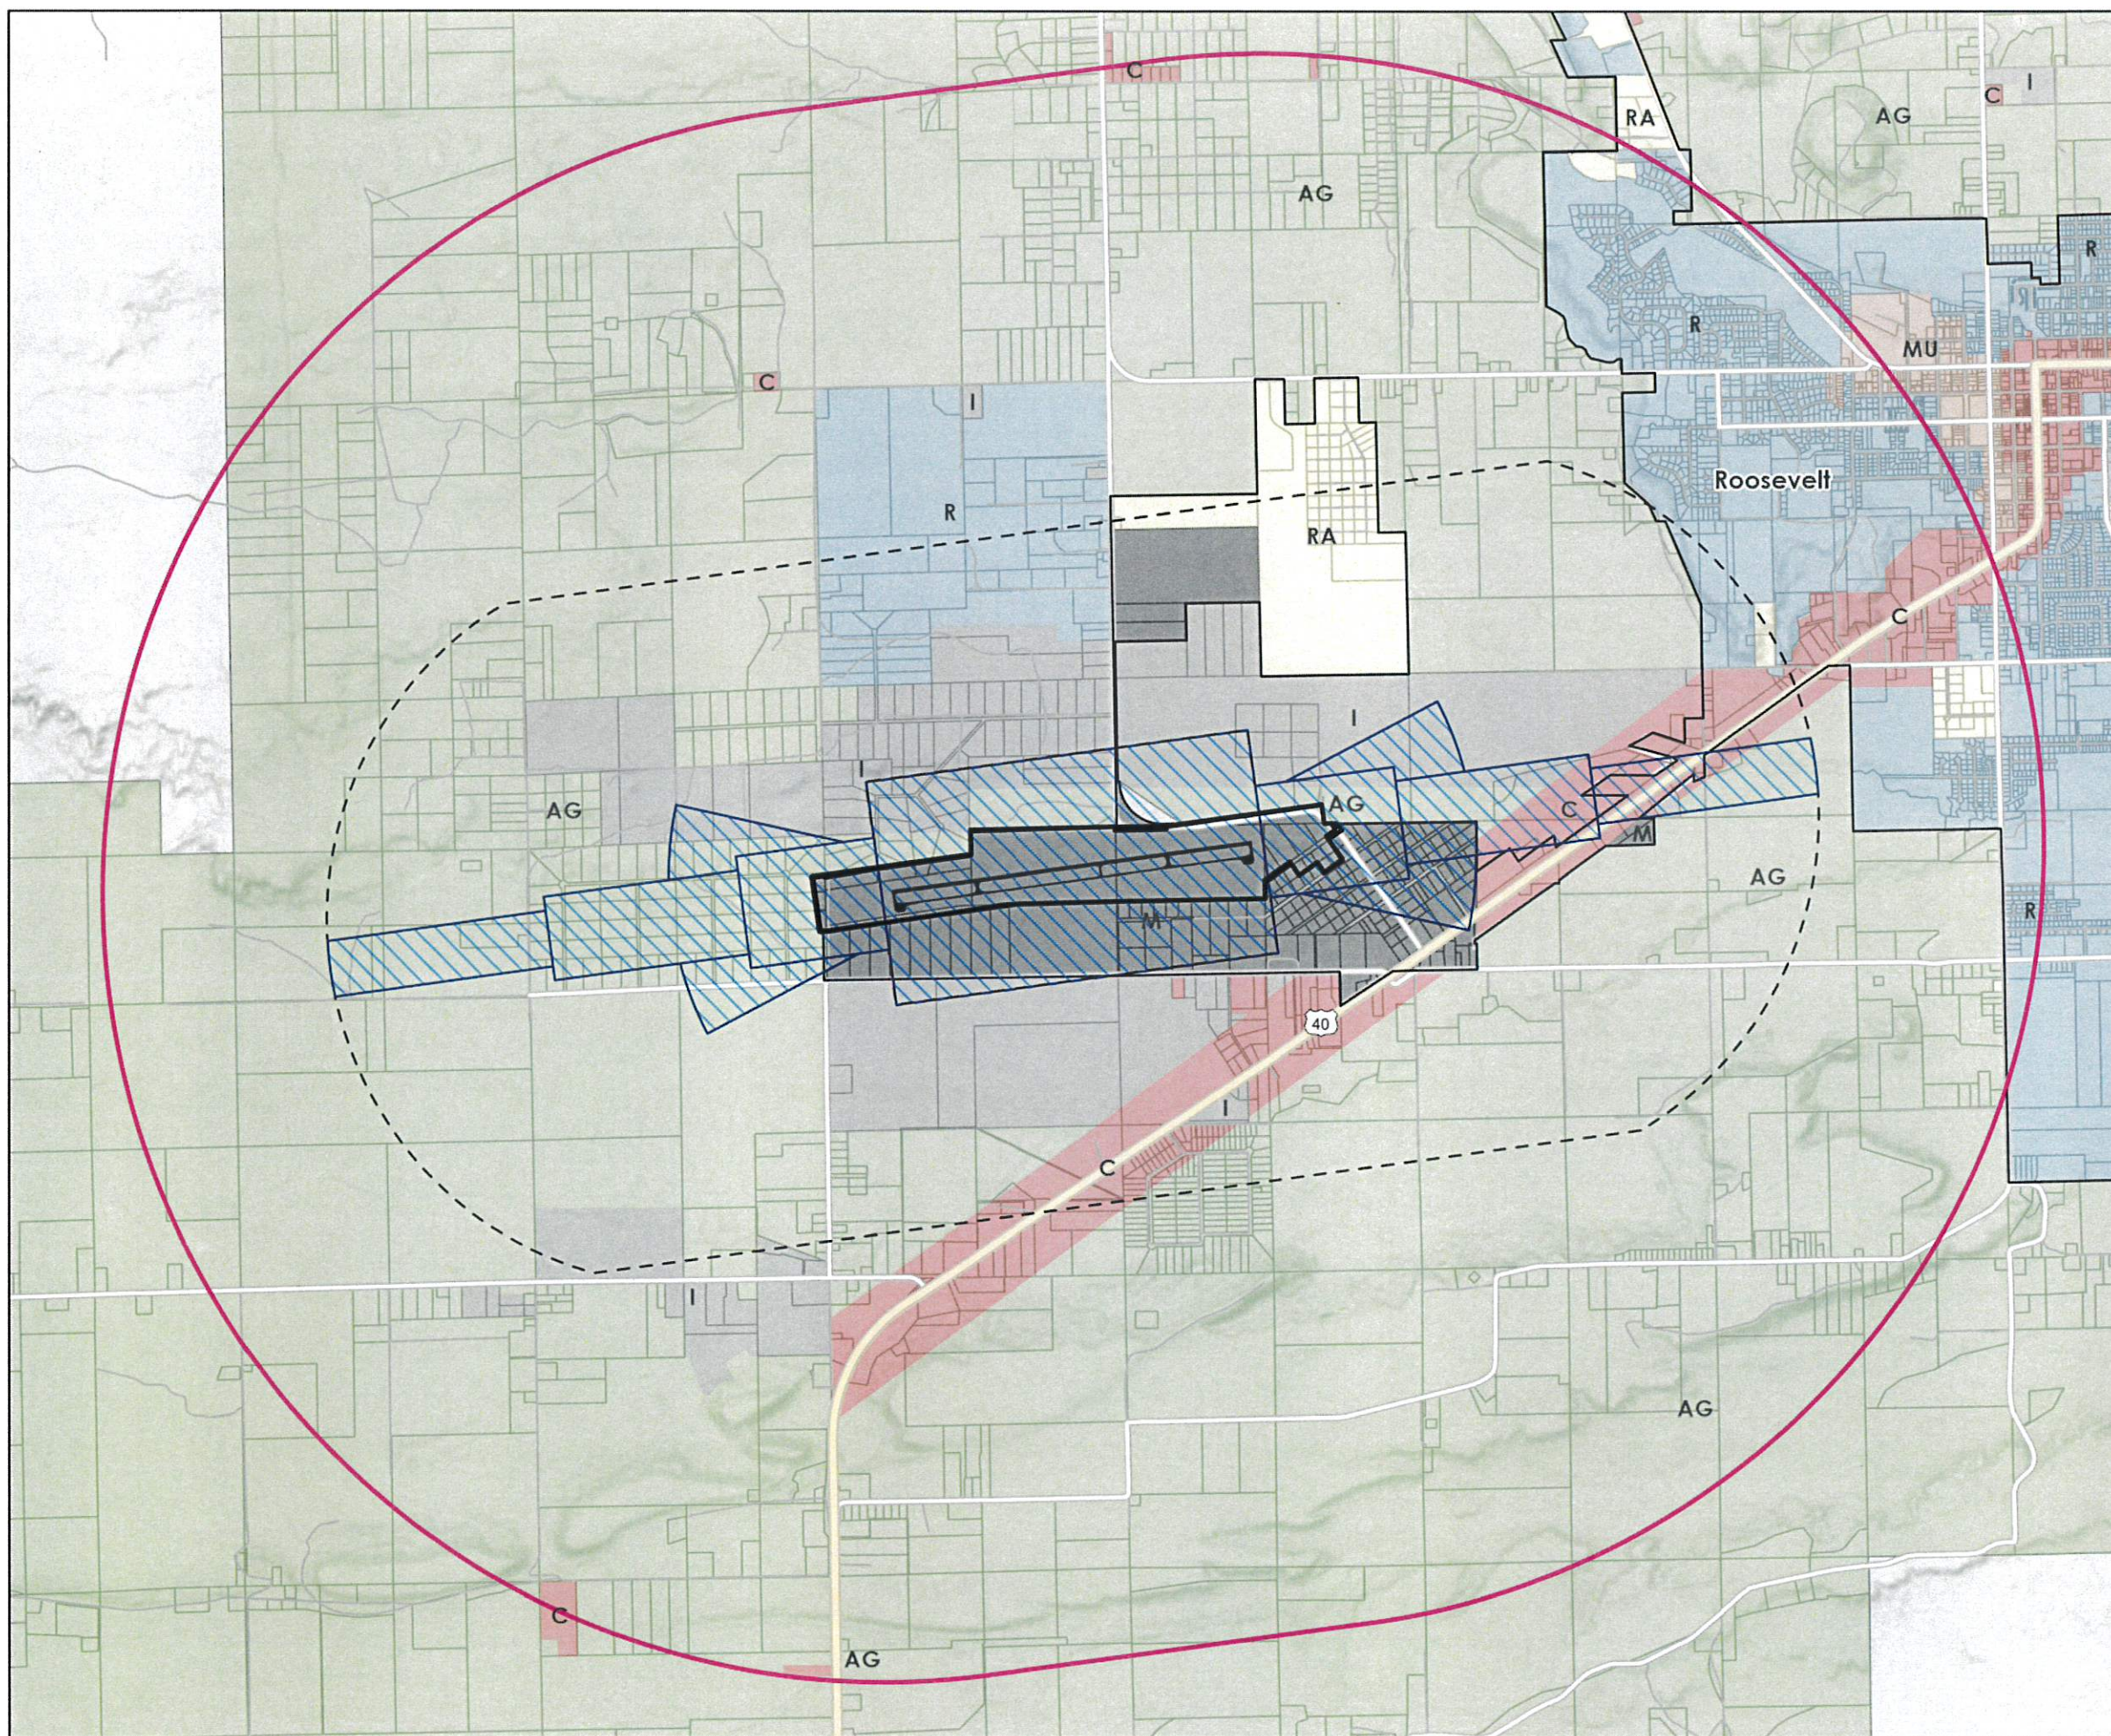

Roosevelt Land Use Compatibility Overlay Zones

Land Use Compatibility Overlay Zones

ASCZ 1-5

ASCZ 6

Roosevelt City

Roosevelt City and Duchesne County Zoning

AG - Agricultural

R - Residential

RA - Residential Agriculture

MU - Mixed Use

C - Commercial

I - Industrial

M - Manufacturing

Roosevelt Airport Boundary

Airspace Overall Boundary

Parcels

Exhibit A
Ordinance #24-414

0 0.3 0.6 1.2 Miles