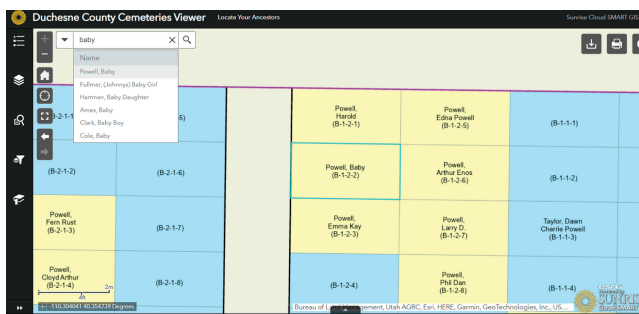

Explore the Duchesne County Cemetery Database by:

1. Clicking on the side bar link at duchesnelibraries.org

The database always starts with the map of Duchesne City Cemetery centered. The search bar is in the top left.

2. Enter a first or last name in the search bar to find someone, or the name of a cemetery (Utahn, for example) to find a cemetery map. The plot of the searched name will be highlighted.

3. Clicking on the plot will pop up a window of data including dates, places, names, etc. Clicking on the small arrow in the pop-up will toggle between the single grave, blocks of graves, and tracts of graves.

4. There are also 3 dots at the bottom of the pop-up (...). Clicking them will provide the option of putting the data and any images of headstones, death certificates, etc. into a report.

Click "Run" on the Report Form pop-up window.

Duchesne County Cemetery Database

Find names, plots, images and more

DUCHESNE COUNTY
 History Center