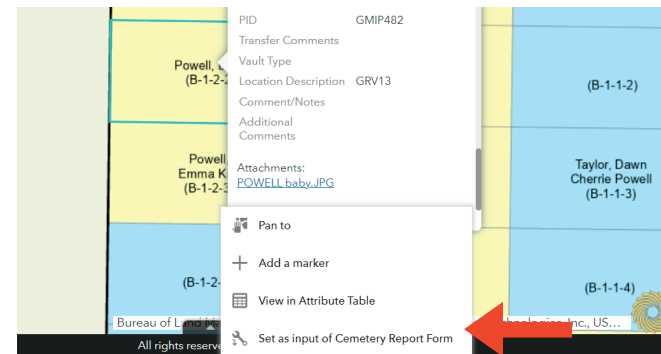

Explore the Duchesne County Cemetery Database by:

1. Clicking on the side bar link at duchesnelibraries.org

The database always starts with the map of Duchesne City Cemetery centered. The search bar is in the top left.

2. Enter a first or last name in the search bar to find someone, or the name of a cemetery (Utahn, for example) to find a cemetery map. The plot of the searched name will be highlighted.

3. Clicking on the plot will pop up a window of data including dates, places, names, etc. Clicking on the small arrow in the pop-up will toggle between the single grave, blocks of graves, and tracts of graves.

4. There are also 3 dots at the bottom of the pop-up (...). Clicking them will provide the option of putting the data and any images of headstones, death certificates, etc. into a report.

Click "Run" on the Report Form pop-up window.