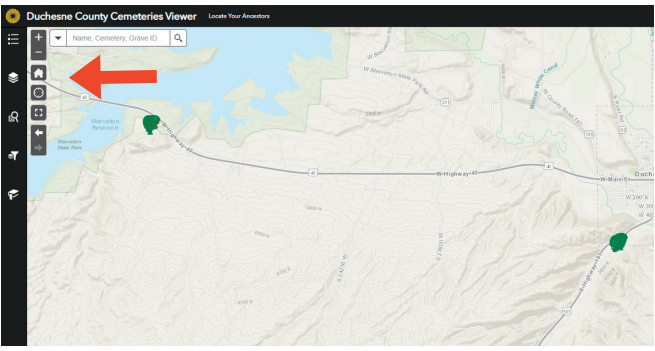

5. Click on the "Out PDF" link to open the report.

The report will show the burial plot data with any photos attached. You can print out the report.

Powell, Baby
B-1-2-2

Death Date: 1932-08-14
Place of Death: Mt Emmons, Duchesne, Utah, United States
Age:
Birth Date: 1932-08-14
Place of Birth: Mt Emmons, Duchesne, Utah, United States
Veteran:
War:

Family Information

Spouse:
Marriage Date:
Marriage Location:
Next of Kin:
Mother: Powell, Edna Powell
Father: Powell, Arthur Enos
Additional Spouses:

Burial Information

Burial Date:
Cremation:
Mortuary:

6. You can zoom out on the map to find other county cemeteries using the "+" and "-" buttons on the top left. Click and hold on the map to drag it around.