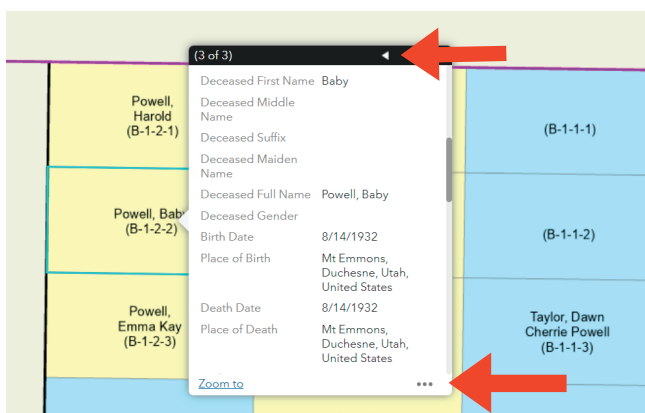

Explore the Duchesne County Cemetery Database by:

1. Clicking on the side bar link at duchesnelibraries.org

The database always starts with the map of Duchesne City Cemetery centered. The search bar is in the top left.

2. Enter a first or last name in the search bar to find someone, or the name of a cemetery (Utahn, for example) to find a cemetery map. The plot of the searched name will be highlighted.

3. Clicking on the plot will pop up a window of data including dates, places, names, etc. Clicking on the small arrow in the pop-up will toggle between the single grave, blocks of graves, and tracts of graves.

4. There are also 3 dots at the bottom of the pop-up (...). Clicking them will provide the option of putting the data and any images of headstones, death certificates, etc. into a report.

Click "Run" on the Report Form pop-up window.

Duchesne County Cemetery Database

Find names, plots, images and more

DUCHESNE COUNTY
 History Center