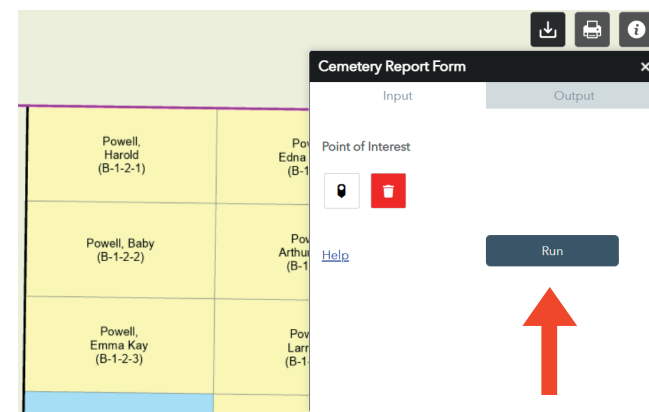

Explore the Duchesne County Cemetery Database by:

1. Clicking on the side bar link at duchesnelibraries.org

The database always starts with the map of Duchesne City Cemetery centered. The search bar is in the top left.

2. Enter a first or last name in the search bar to find someone, or the name of a cemetery (Utahn, for example) to find a cemetery map. The plot of the searched name will be highlighted.

3. Clicking on the plot will pop up a window of data including dates, places, names, etc. Clicking on the small arrow in the pop-up will toggle between the single grave, blocks of graves, and tracts of graves.

4. There are also 3 dots at the bottom of the pop-up (...). Clicking them will provide the option of putting the data and any images of headstones, death certificates, etc. into a report.

Click "Run" on the Report Form pop-up window.

5. Click on the "Out PDF" link to open the report.

The report will show the burial plot data with any photos attached. You can print out the report.

Powell, Baby
B-1-2-2

Death Date: 1932-08-14
Place of Death: Mt Emmons, Duchesne, Utah, United States
Age:
Birth Date: 1932-08-14
Place of Birth: Mt Emmons, Duchesne, Utah, United States
Veteran:
War: